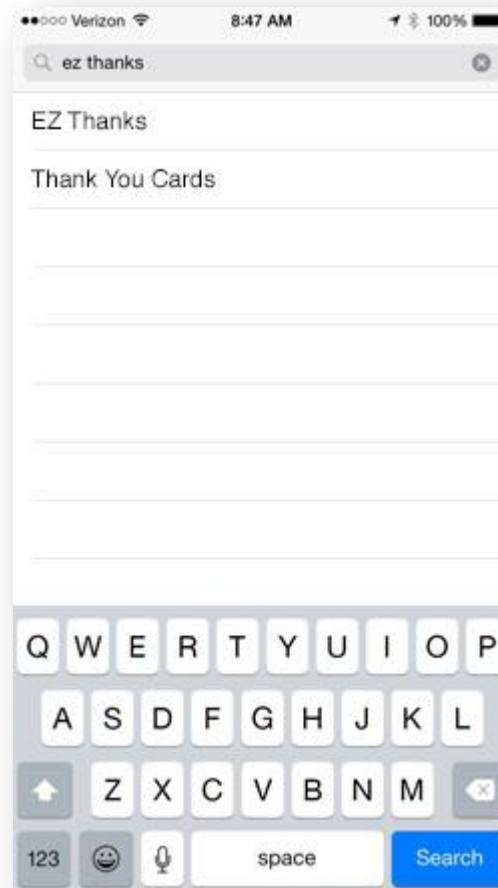

Check out the
EZ THANKS App!

EZ Thanks Download Instructions for iPhone and Android Users

EZ Thanks Download Instructions For iPhone Users

REAL RECOGNITION

1. Go to the App Store on your mobile device

2. Search for the EZ Thanks App

3. Double check you have the right App

EZ Thanks Download Instructions For iPhone Users

REAL RECOGNITION

4. Tap GET then INSTALL

5. EZ Thanks App successfully installed!

6. Tap on the App to open

EZ Thanks Download Instructions For iPhone Users

REAL RECOGNITION

7. Enter Access Credentials

1. Login ID = Your Login ID is your Nestle SAP ID
 - Including leading 0(s) if applicable
 2. Password* = Your Real Recognition website password
 - If you do not know your password, please see notes below
 3. App ID = nestle (*all lowercase*)
- Forgot your Password?
- Go to the Real Recognition website
 - Click on “Your Name” in the upper right of the home page
 - Select “Security” from the drop down list
 - Set your password and security questions