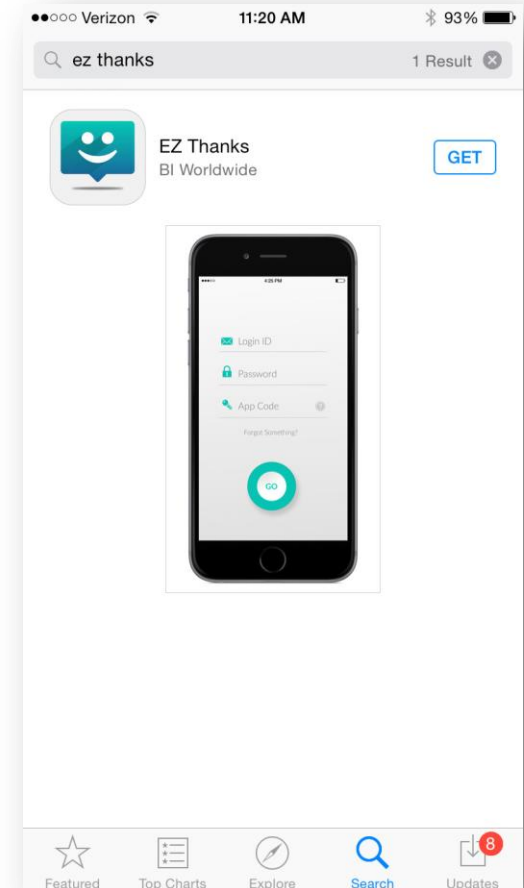

Check out the
EZ THANKS App!

EZ Thanks Download Instructions for iPhone and Android Users

EZ Thanks Download Instructions For iPhone Users

REAL RECOGNITION

1. Go to the App Store on your mobile device

2. Search for the EZ Thanks App

3. Double check you have the right App

EZ Thanks Download Instructions For iPhone Users

REAL RECOGNITION

4. Tap GET then INSTALL

5. EZ Thanks App successfully installed!

6. Tap on the App to open

EZ Thanks Download Instructions For iPhone Users

REAL RECOGNITION

7. Enter Access Credentials

1. Login ID = Your Login ID is your Nestle SAP ID
 - Including leading 0(s) if applicable
 2. Password* = Your Real Recognition website password
 - If you do not know your password, please see notes below
 3. App ID = nestle (*all lowercase*)
- Forgot your Password?
- Go to the Real Recognition website
 - Click on “Your Name” in the upper right of the home page
 - Select “Security” from the drop down list
 - Set your password and security questions