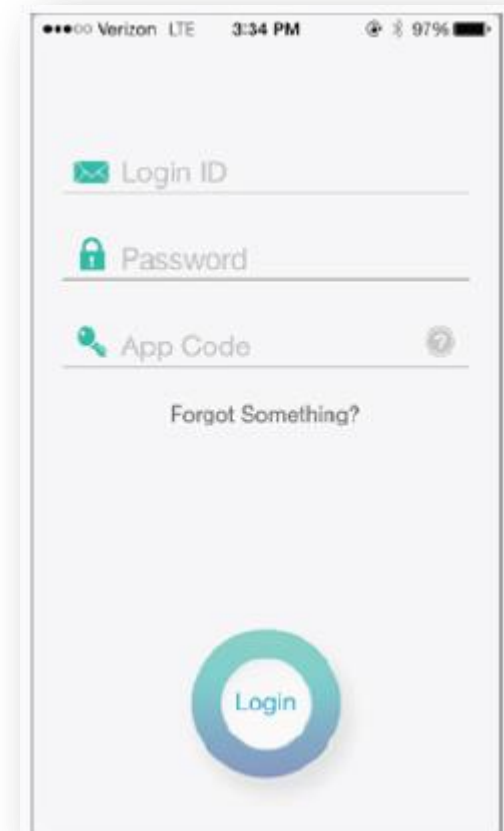

Check out the
EZ THANKS App!

EZ Thanks Download Instructions for iPhone and Android Users

EZ Thanks Download Instructions For iPhone Users

REAL RECOGNITION

1. Go to the App Store on your mobile device

2. Search for the EZ Thanks App

3. Double check you have the right App

EZ Thanks Download Instructions For iPhone Users

REAL RECOGNITION

4. Tap GET then INSTALL

5. EZ Thanks App successfully installed!

6. Tap on the App to open

EZ Thanks Download Instructions For iPhone Users

REAL RECOGNITION

7. Enter Access Credentials

1. Login ID = Your Login ID is your Nestle SAP ID
 - Including leading 0(s) if applicable
 2. Password* = Your Real Recognition website password
 - If you do not know your password, please see notes below
 3. App ID = nestle (*all lowercase*)
- Forgot your Password?
- Go to the Real Recognition website
 - Click on “Your Name” in the upper right of the home page
 - Select “Security” from the drop down list
 - Set your password and security questions

8. You have successfully accessed the EZ Thanks App!

EZ Thanks Download Instructions For Android Users

REAL RECOGNITION

1. Go to the Play Store on your mobile device

2. Search for the EZ Thanks App

3. Double check you have the right App