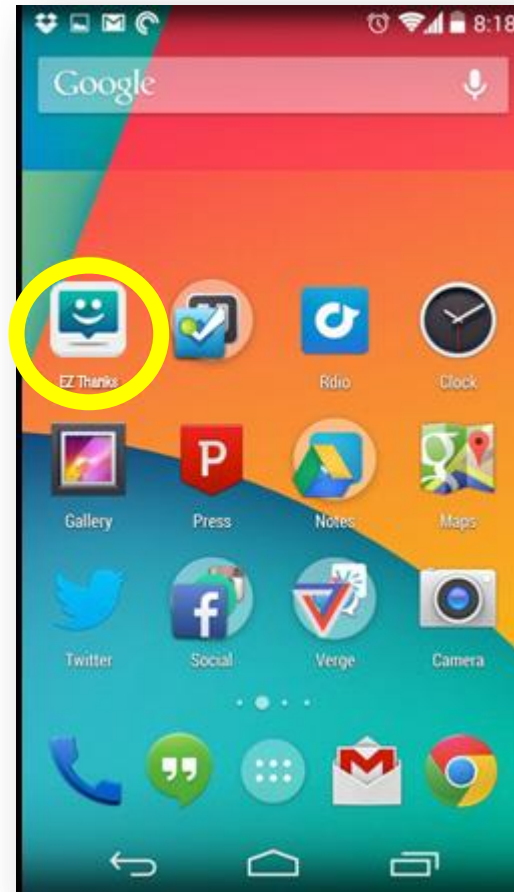

REAL RECOGNITION

7. Enter Access Credentials

1. Login ID = Your Login ID is your Nestle SAP ID
 - Including leading 0(s) if applicable
 2. Password* = Your Real Recognition website password
 - If you do not know your password, please see notes below
 3. App ID = nestle (*all lowercase*)
- Forgot your Password?
- Go to the Real Recognition website
 - Click on “Your Name” in the upper right of the home page
 - Select “Security” from the drop down list
 - Set your password and security questions

8. You have successfully accessed the EZ Thanks App!

EZ Thanks Download Instructions For Android Users

REAL RECOGNITION

1. Go to the Play Store on your mobile device

2. Search for the EZ Thanks App

3. Double check you have the right App

EZ Thanks Download Instructions For Android Users

REAL RECOGNITION

4. Tap on INSTALL

5. EZ Thanks App successfully installed!

6. Tap on the App to open

EZ Thanks Download Instructions For Android Users

REAL RECOGNITION