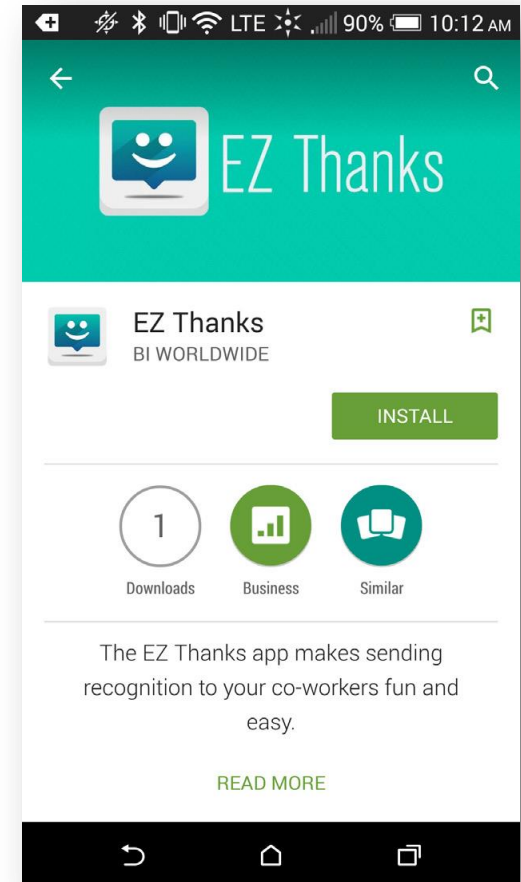

REAL RECOGNITION

7. Enter Access Credentials

1. Login ID = Your Login ID is your Nestle SAP ID
 - Including leading 0(s) if applicable
 2. Password* = Your Real Recognition website password
 - If you do not know your password, please see notes below
 3. App ID = nestle (*all lowercase*)
- Forgot your Password?
- Go to the Real Recognition website
 - Click on “Your Name” in the upper right of the home page
 - Select “Security” from the drop down list
 - Set your password and security questions

8. You have successfully accessed the EZ Thanks App!

EZ Thanks Download Instructions For Android Users

REAL RECOGNITION

1. Go to the Play Store on your mobile device

2. Search for the EZ Thanks App

3. Double check you have the right App

EZ Thanks Download Instructions For Android Users

REAL RECOGNITION

4. Tap on INSTALL

5. EZ Thanks App successfully installed!

6. Tap on the App to open

EZ Thanks Download Instructions For Android Users

REAL RECOGNITION