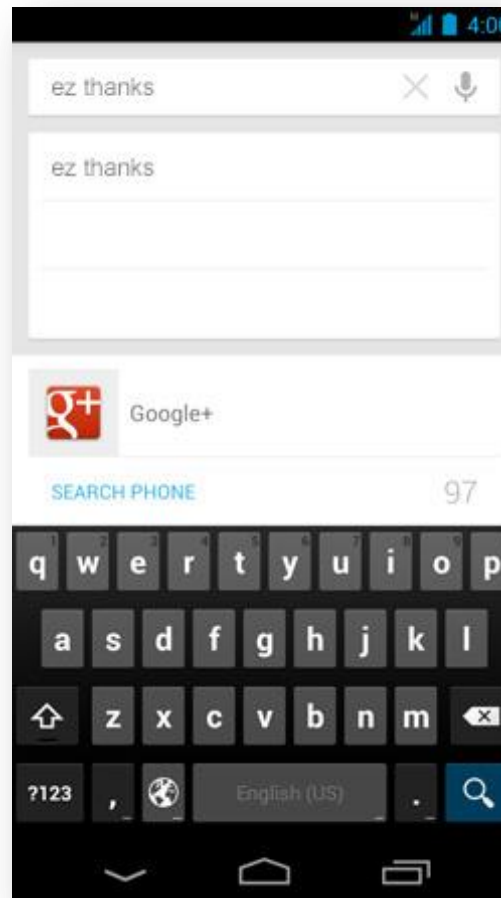

REAL RECOGNITION

7. Enter Access Credentials

1. Login ID = Your Login ID is your Nestle SAP ID
 - Including leading 0(s) if applicable
 2. Password* = Your Real Recognition website password
 - If you do not know your password, please see notes below
 3. App ID = nestle (*all lowercase*)
- Forgot your Password?
- Go to the Real Recognition website
 - Click on “Your Name” in the upper right of the home page
 - Select “Security” from the drop down list
 - Set your password and security questions

8. You have successfully accessed the EZ Thanks App!

EZ Thanks Download Instructions For Android Users

REAL RECOGNITION

1. Go to the Play Store on your mobile device

2. Search for the EZ Thanks App

3. Double check you have the right App

EZ Thanks Download Instructions For Android Users

REAL RECOGNITION

4. Tap on INSTALL

5. EZ Thanks App successfully installed!

6. Tap on the App to open

EZ Thanks Download Instructions For Android Users

REAL RECOGNITION