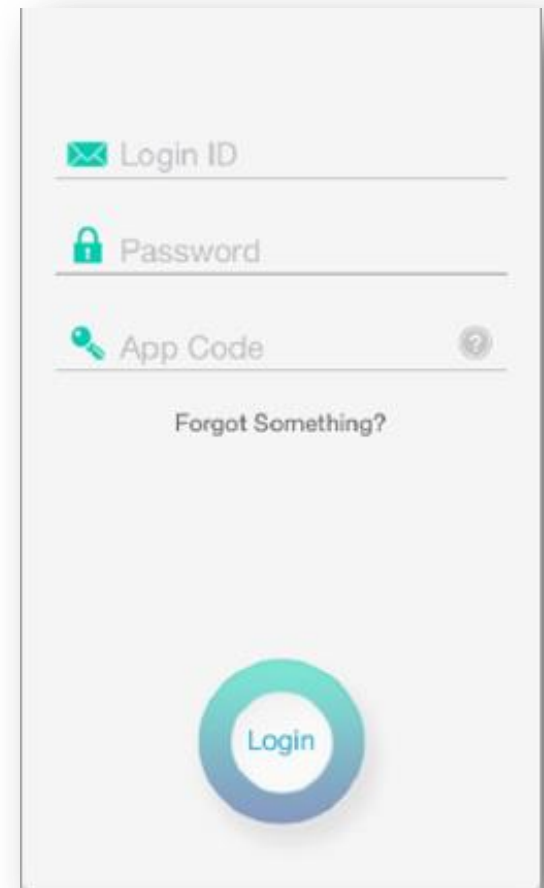

REAL RECOGNITION

7. Enter Access Credentials

1. Login ID = Your Login ID is your Nestle SAP ID
 - Including leading 0(s) if applicable
 2. Password* = Your Real Recognition website password
 - If you do not know your password, please see notes below
 3. App ID = nestle (*all lowercase*)
- Forgot your Password?
- Go to the Real Recognition website
 - Click on “Your Name” in the upper right of the home page
 - Select “Security” from the drop down list
 - Set your password and security questions

8. You have successfully accessed the EZ Thanks App!

EZ Thanks Download Instructions For Android Users

REAL RECOGNITION

1. Go to the Play Store on your mobile device

2. Search for the EZ Thanks App

3. Double check you have the right App

EZ Thanks Download Instructions For Android Users

REAL RECOGNITION

4. Tap on INSTALL

5. EZ Thanks App successfully installed!

6. Tap on the App to open

EZ Thanks Download Instructions For Android Users

REAL RECOGNITION

7. Enter Access Credentials

1. Login ID = Your Login ID is your Nestlé SAP ID
 - Including leading 0(s) if applicable
 2. Password* = Your Real Recognition website password
 - If you do not know your password, please see notes below
 3. App ID = nestle (*all lowercase*)
- Forgot your Password?
- Go to the Real Recognition website
 - Click on “Your Name” in the upper right of the home page
 - Select “Security” from the drop down list
 - Set your password and security questions